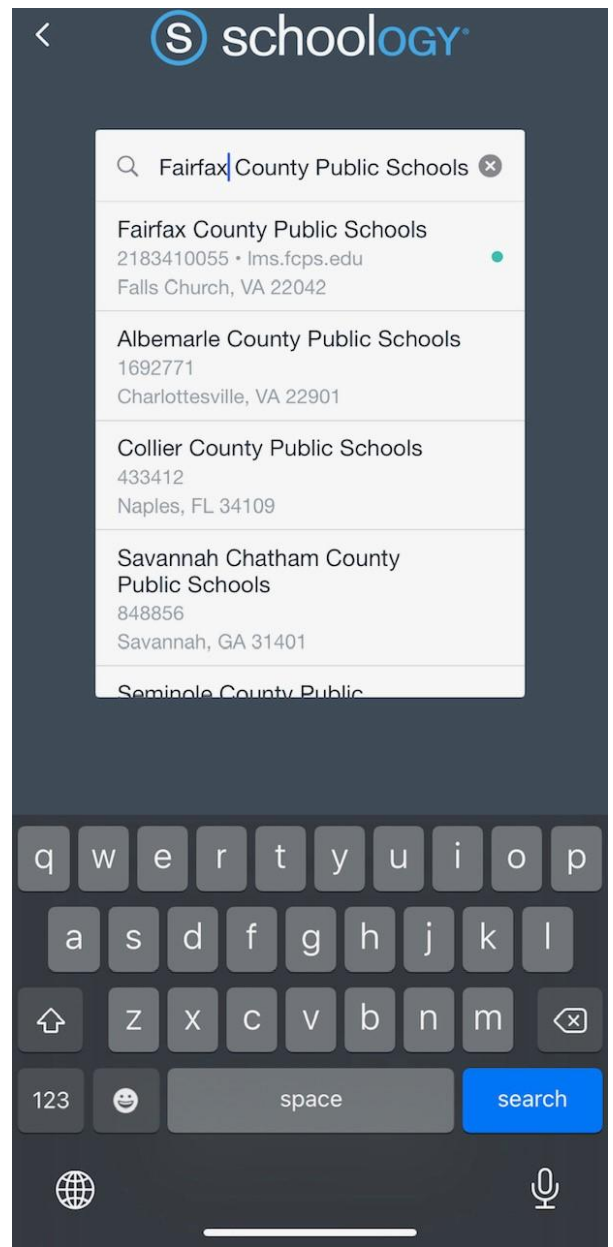

6. Select the first choice with the lms.fcps.edu listed as the domain.